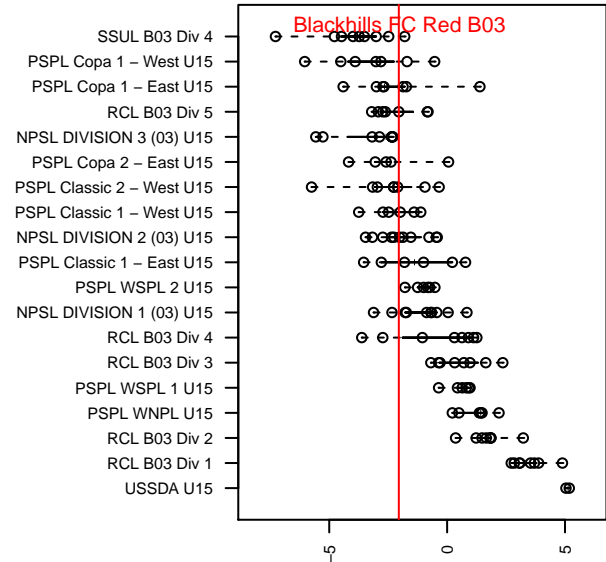

# Blackhills FC Red B03

Blackhills FC  
 Olympia, WA  
 B03 total strength=1085  
 attack=2.95 defense=2.44  
 fall league = RCL B03 Div 5

alt names used:  
 Blackhills B03 Red  
 BLACKHILLS FC B 03 RED  
 Blackhills FC B03 Red B  
 Blackhills FC B03 Red  
 Blackhills FC B03 Red B

Venues played:  
 2017 Clash At the Border Division 2 Gold/Silver  
 2017 Crossfire Select U15 Silver  
 2017 Xtreme Cup BU15 Gold  
 2017 RCL B03 Div 5  
 2017 WYS Presidents Cup B03 Division 2

**Blackhills FC Red B03**  
 Dots are actual minus expected GF (blue circles) and GA (red triangles).  
 Blue line is smoothed change in attack strength. Red is smoothed change in defense strength.

**attack and defense variance (black dot)  
relative to other teams  
and top 10 in region**

**attack and defense rating  
relative to others at age  
and all opponents in last 13 months**

**Performance relative to 13 month average**