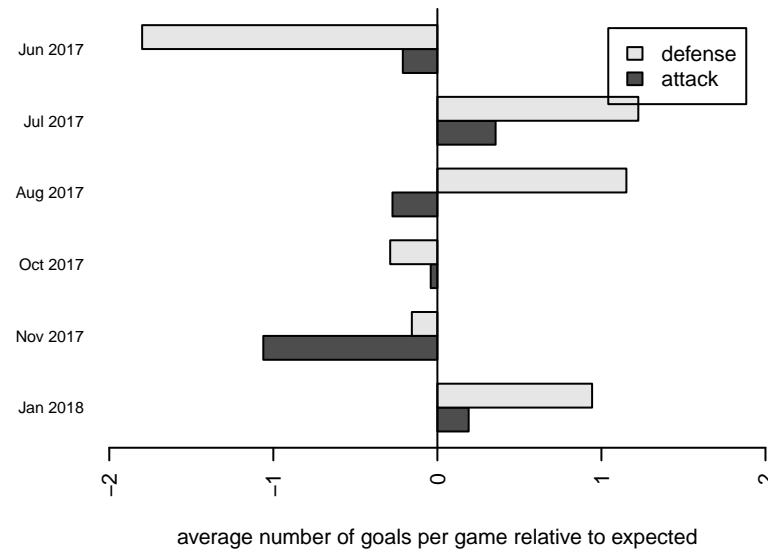

Performance relative to 13 month average