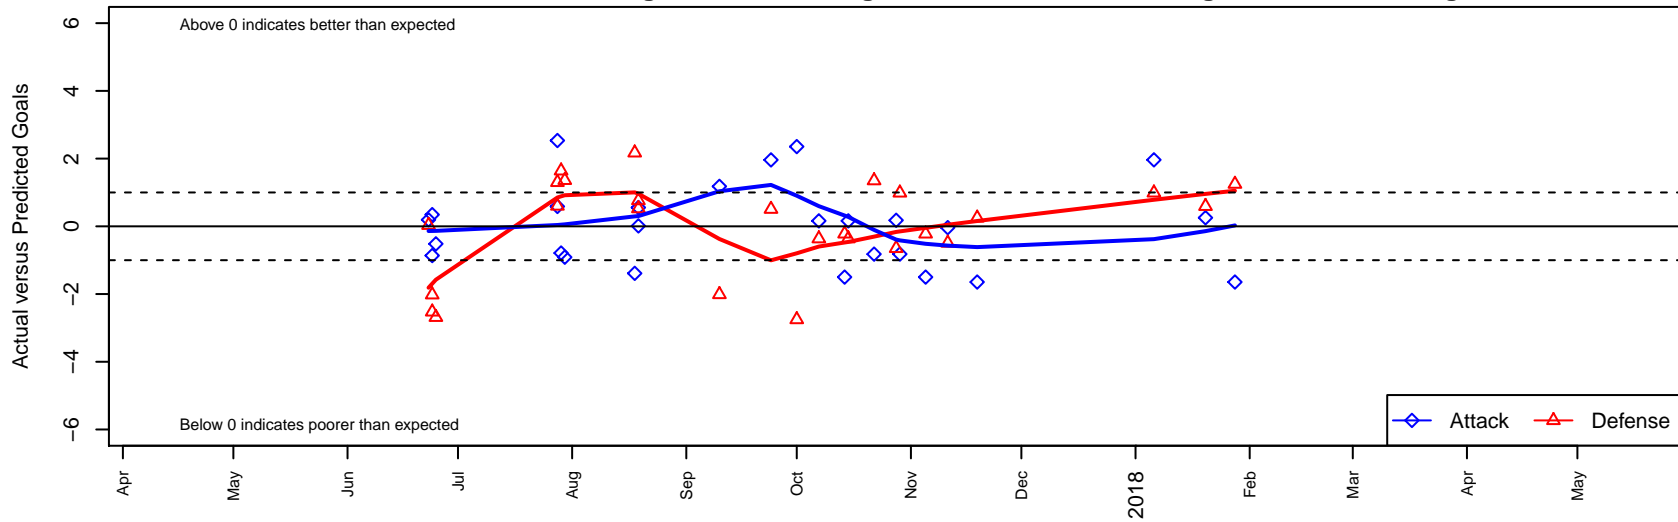

# Blackhills FC Red B03

Blackhills FC  
 Olympia, WA  
 B03 total strength=1085  
 attack=2.95 defense=2.44  
 fall league = RCL B03 Div 5

alt names used:  
 Blackhills B03 Red  
 BLACKHILLS FC B 03 RED  
 Blackhills FC B03 Red B  
 Blackhills FC B03 Red  
 Blackhills FC B03 Red B

Venues played:  
 2017 Clash At the Border Division 2 Gold/Silver  
 2017 Crossfire Select U15 Silver  
 2017 Xtreme Cup BU15 Gold  
 2017 RCL B03 Div 5  
 2017 WYS Presidents Cup B03 Division 2

**Blackhills FC Red B03**  
 Dots are actual minus expected GF (blue circles) and GA (red triangles).  
 Blue line is smoothed change in attack strength. Red is smoothed change in defense strength.

**attack and defense variance (black dot)  
relative to other teams  
and top 10 in region**

**attack and defense rating  
relative to others at age  
and all opponents in last 13 months**

**Performance relative to 13 month average**