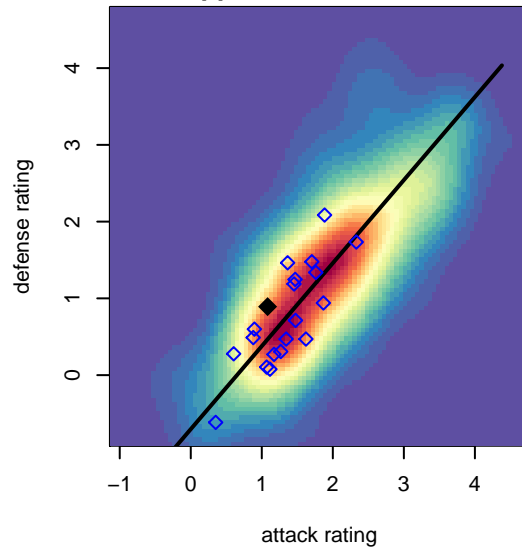

# Blackhills FC Red B03

Blackhills FC  
 Olympia, WA  
 B03 total strength=1085  
 attack=2.95 defense=2.44  
 fall league = RCL B03 Div 5

alt names used:  
 Blackhills B03 Red  
 BLACKHILLS FC B 03 RED  
 Blackhills FC B03 Red B  
 Blackhills FC B03 Red  
 Blackhills FC B03 Red B

Venues played:  
 2017 Clash At the Border Division 2 Gold/Silver  
 2017 Crossfire Select U15 Silver  
 2017 Xtreme Cup BU15 Gold  
 2017 RCL B03 Div 5  
 2017 WYS Presidents Cup B03 Division 2

**Blackhills FC Red B03**  
 Dots are actual minus expected GF (blue circles) and GA (red triangles).  
 Blue line is smoothed change in attack strength. Red is smoothed change in defense strength.

**attack and defense variance (black dot)  
relative to other teams  
and top 10 in region**

**attack and defense rating  
relative to others at age  
and all opponents in last 13 months**

**Performance relative to 13 month average**