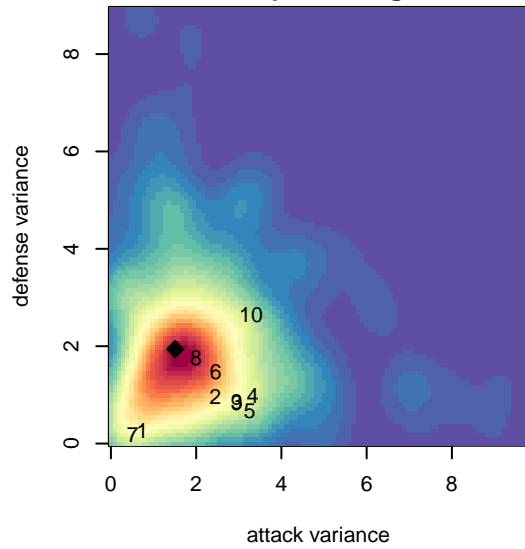

# Blackhills FC Red B03

Blackhills FC  
 Olympia, WA  
 B03 total strength=1085  
 attack=2.95 defense=2.44  
 fall league = RCL B03 Div 5

alt names used:  
 Blackhills B03 Red  
 BLACKHILLS FC B 03 RED  
 Blackhills FC B03 Red B  
 Blackhills FC B03 Red  
 Blackhills FC B03 Red B

Venues played:  
 2017 Clash At the Border Division 2 Gold/Silver  
 2017 Crossfire Select U15 Silver  
 2017 Xtreme Cup BU15 Gold  
 2017 RCL B03 Div 5  
 2017 WYS Presidents Cup B03 Division 2

**Blackhills FC Red B03**  
 Dots are actual minus expected GF (blue circles) and GA (red triangles).  
 Blue line is smoothed change in attack strength. Red is smoothed change in defense strength.

**attack and defense variance (black dot)  
relative to other teams  
and top 10 in region**

**attack and defense rating  
relative to others at age  
and all opponents in last 13 months**

**Performance relative to 13 month average**