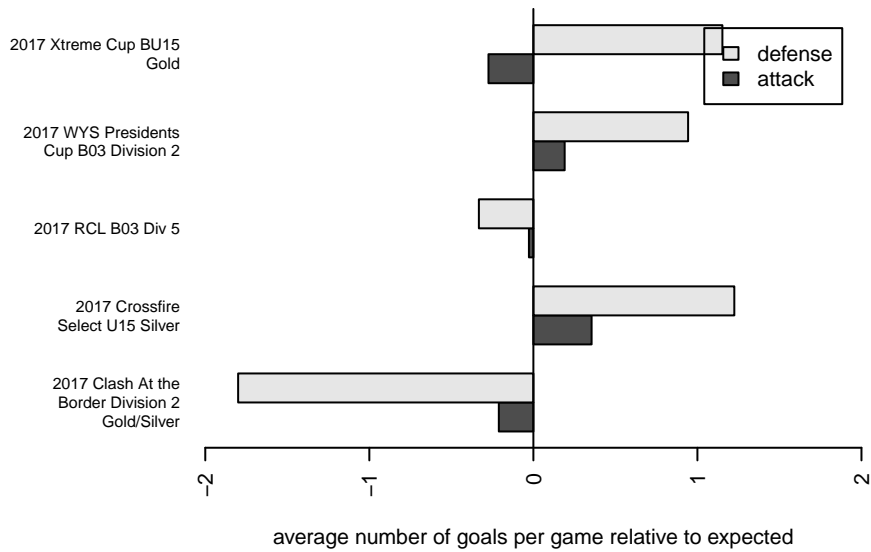

# Blackhills FC Red B03

Blackhills FC  
 Olympia, WA  
 B03 total strength=1085  
 attack=2.95 defense=2.44  
 fall league = RCL B03 Div 5

alt names used:  
 Blackhills B03 Red  
 BLACKHILLS FC B 03 RED  
 Blackhills FC B03 Red B  
 Blackhills FC B03 Red  
 Blackhills FC B03 Red B

Venues played:  
 2017 Clash At the Border Division 2 Gold/Silver  
 2017 Crossfire Select U15 Silver  
 2017 Xtreme Cup BU15 Gold  
 2017 RCL B03 Div 5  
 2017 WYS Presidents Cup B03 Division 2

**Blackhills FC Red B03**  
 Dots are actual minus expected GF (blue circles) and GA (red triangles).  
 Blue line is smoothed change in attack strength. Red is smoothed change in defense strength.

**attack and defense variance (black dot)  
relative to other teams  
and top 10 in region**

**attack and defense rating  
relative to others at age  
and all opponents in last 13 months**

**Performance relative to 13 month average**